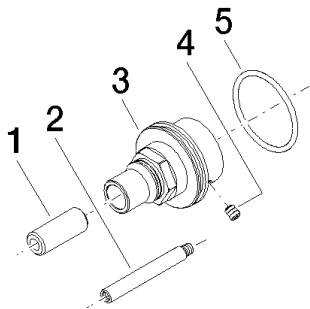

- Concealed rough parts

Extension 1-1/8" -

Article number: 12 177 970 90

- For xTOOL thermostat modules 35 503 / 511 / 521 / 531 / 524 / 534 970 90 0010

All dimensions in mm / inch = mm x 0,0394

- Concealed rough parts

Extension 1-1/8" -

Article number: 12 177 970 90

- Concealed rough parts

Extension 1-1/8" -

Article number: 12 177 970 90

### Spare parts list

Number	Item Number	Designation	Number of units
1	09 21 02 111 90	sleeve	1
2	04 31 09 095 00 90	bar	1
3	09 21 02 110 90	cover	1
4	09 31 11 079 90	pin	2
5	09 14 10 038 90	seal	1